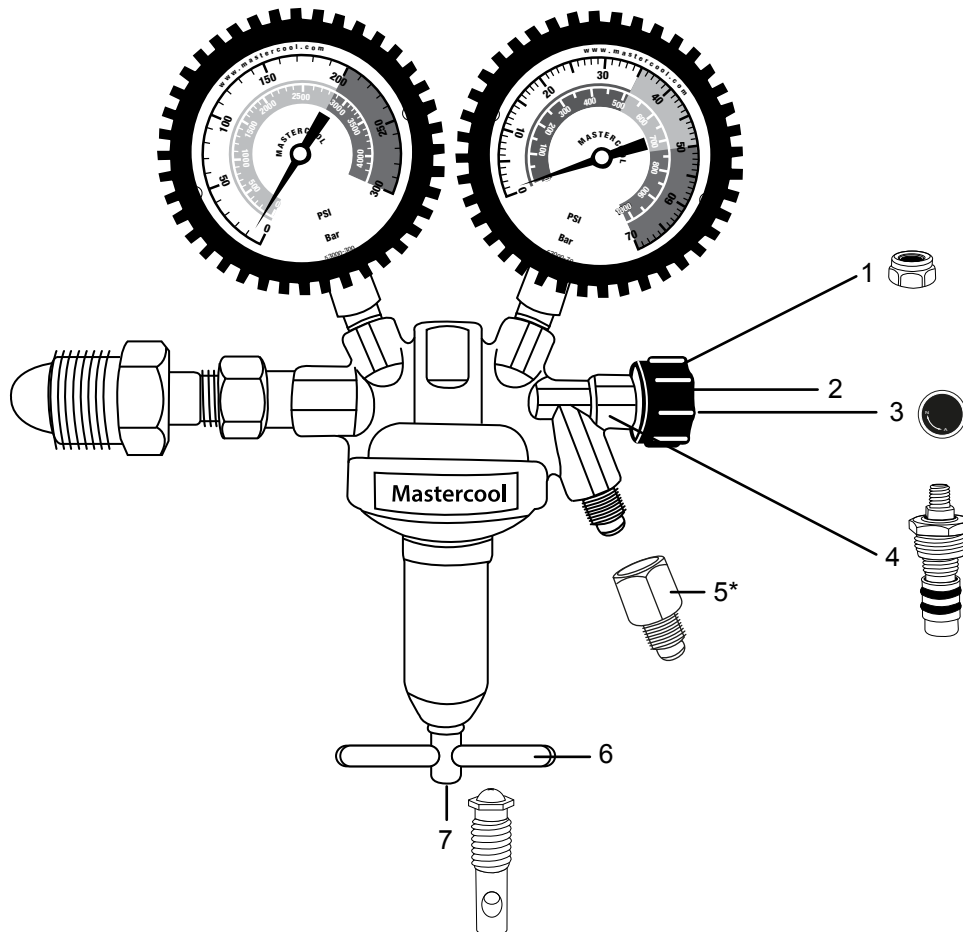

Mastercool[®]
"World Class Quality"

NITROGEN PRESSURE REGULATOR

REPAIRABLE PARTS BREAKDOWN
(53001 (pictured), 53002, 53003, 53004, 53005, 53006)

REF. #	DESCRIPTION	PART #
1.	VALVE ASSEMBLY NUT	5300-VAN
2.	VALVE ASSEMBLY KNOB	5300-VAK
3.	KNOB CAP	5300-KC
4.	VALVE ASSEMBLY	5300-VA
5.	1/4" FLARE ADAPTER	5300-FA
	(*ALL MODELS PRIOR TO 2020 USE THE 5300-FA ADAPTER. ALL CURRENT MODELS COME STANDARD WITH 1/4" FLARE IN MOLD)	
6.	"T" BAR	5300-TB
7.	REGULATOR PRESSURE SCREW	5300-RPS